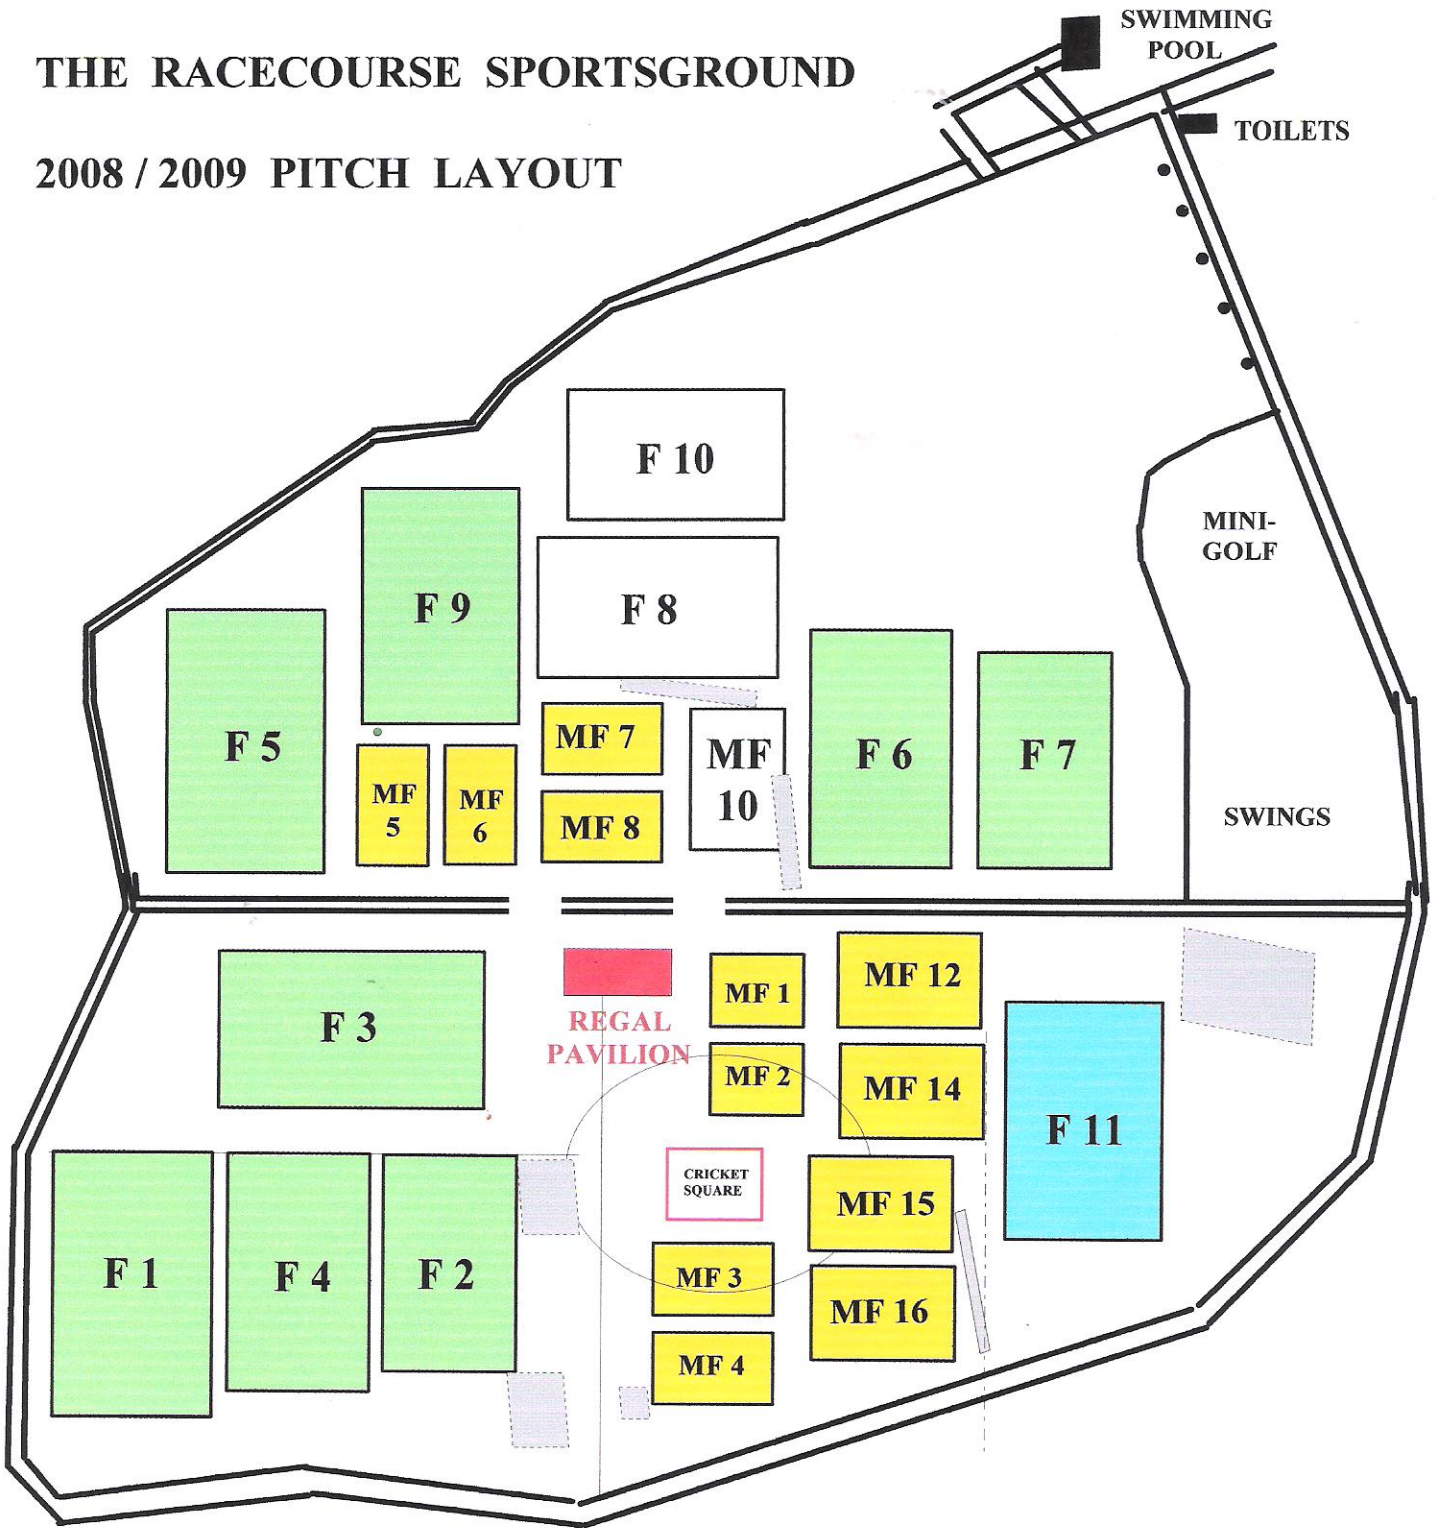

THE RACECOURSE SPORTSGROUND

2008 / 2009 PITCH LAYOUT

Pitch Sizing in metres

MF 1-2	36 x 28
MF 3-8	46 x 28
MF 10-16	54 x 36
F8	90 x 54
F10 ***	82 x 50

F 1	100 x 60
F 2***	82 x 50
F 3	100 x 60
F 4	90 x 54
F 5	100 x 60
F 6	90 x 54
F 7***	82 x 50
F 9	90 x 60 (overlays MF 9 and MF 11)
F 11	90 x 60

- The Clubhouse
- *** 21' GOALS
- Unplayable ground